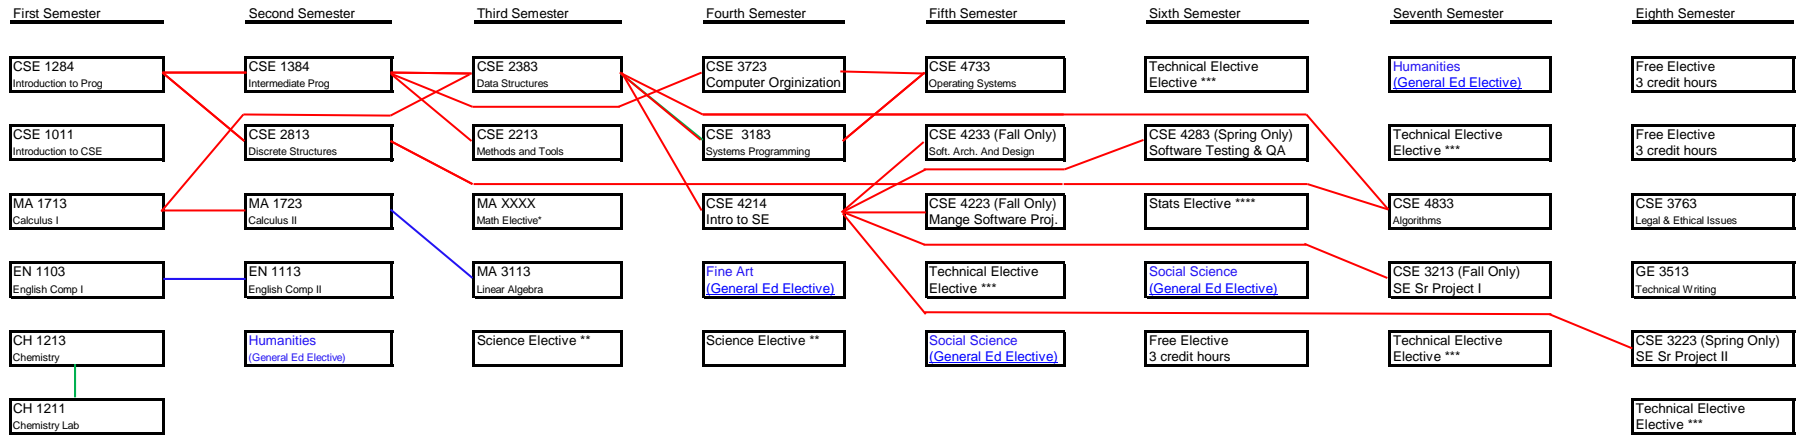

Prerequisites and required courses for : Software Engineering

- Prerequisite
 - Prerequisite with a C or better
 - Prerequisite or Corequisite
- Check comments for other prerequisites and other important information

*Math elective

**Science Elective

***Technical Electives